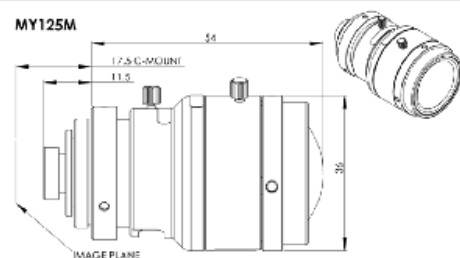

Ideal for

Football - In Goal Camera
In Car Camera
Reality TV, etc

features

- Focal Length - 1.3mm
- Resolution - Up to 5MP
- Horizontal Field of View - 125°
- Aperture - F1.8 - closed
- Manual Iris
- Pan Focus Dist. - 10cm to ∞
- Distortion - <3% barrel
- Weight - 100g
- Mount - C-mount
- Dimensions - Ø36 x 54mm
- Environmental - -20° to +60° C
- RoHS and CE compliant